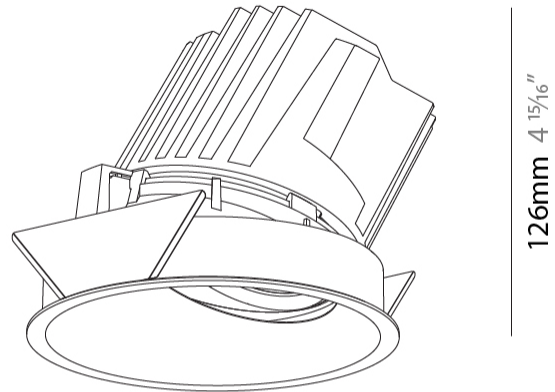

GENERAL

Series: Bioniq
 Subseries: Bioniq Round Wallwash
 Brand: Prolicht
 Division: Architectural
 Mounting Type: Recessed
 Mounting Location: Ceiling
 Subcategory: Wallwash

PHYSICAL

Shape: Round
 Diameter (mm): 139
 Diameter (in): 5 1/2
 Height (mm): 126
 Height (in): 4 15/16
 Ceiling Thickness (mm): 10 / 12.5 / 15
 Ceiling Thickness (in): 3/8 or 1/2 or 9/16
 Min. Recessing Depth (mm): 140
 Min. Recessing Depth (in): 5 1/2
 Light Distribution: Adjustable / Asymmetric
 Weight (kg): 0.811
 Weight (lbs): 1.79
 Fixture Finish: SSR / BKV / CWI / CRY / HAB / UFT / ITA / RUA / FTG / MYG / LOD / PUS / FRO / FUP / KIA / POP / BLS / SPG / MEY / GOH / GUM / CHC / COM / ABZ / JAG / OBR / MOS / ROR
 Fixture Material: Aluminum Die Cast
 Cut-out Measurements: 130mm / 5 1/8"

OPTICAL

Reflector°: 10
 Adjustability: Fixed

RATINGS AND CERTIFICATIONS

Certified By: Certified for North American Standards
 IP rating: IP20

126mm 4 15/16"

Ø 125mm 4 15/16"
 Ø 139mm 5 1/2"

130mm 5 1/8" 140mm 5 1/2" 10 | 15mm 3/8" 9/16" 30° ↑

GENERAL

Series: Bioniq
 Subseries: Bioniq Round Pinhole
 Brand: Prolight
 Division: Architectural
 Mounting Type: Recessed
 Mounting Location: Ceiling
 Subcategory: Downlight

PHYSICAL

Shape: Round
 Diameter (mm): 139
 Diameter (in): 5 1/2
 Height (mm): 126
 Height (in): 4 15/16
 Ceiling Thickness (mm): 10 / 12.5 / 15
 Ceiling Thickness (in): 3/8 or 1/2 or 9/16
 Min. Recessing Depth (mm): 140
 Min. Recessing Depth (in): 5 1/2
 Light Distribution: Adjustable / Downlight
 Weight (kg): 0.86
 Weight (lbs): 1.9
 Fixture Finish: SSR / BKV / CWI / CRY / HAB / UFT / ITA / RUA / FTG / MYG / LOD / PUS / FRO / FUP / KIA / POP / BLS / SPG / MEY / GOH / GUM / CHC / COM / ABZ / JAG / OBR / MOS / ROR
 Fixture Material: Aluminum Die Cast
 Cut-out Measurements: 130mm / 5 1/8"